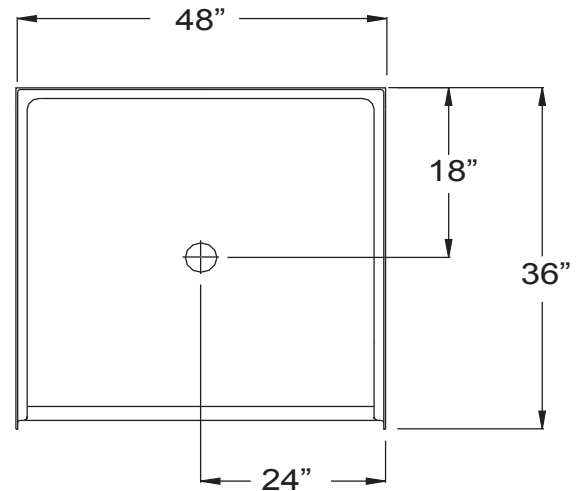

Acrylic Barrier Free Shower Pan 48" x 36"

Model APA4836BFPAN

48" x 36" x 6" outside dimensions, dimensions may vary 3/8".
43" x 33" inside dimensions

One piece acrylic shower pan with textured floor. Polished chrome drain assembly included.

3/8" barrier free threshold.