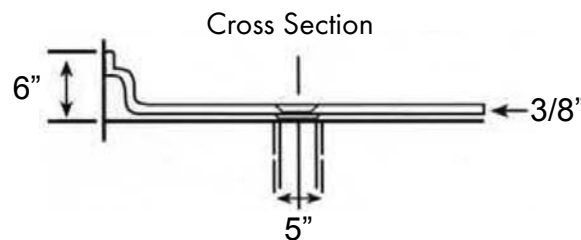

Acrylic Barrier Free Shower Pan 48" x 36"

Model APA4836BFPAN

48" x 36" x 6" outside dimensions, dimensions may vary 3/8".
43" x 33" inside dimensions

One piece acrylic shower pan with textured floor. Polished chrome drain assembly included.

3/8" barrier free threshold.