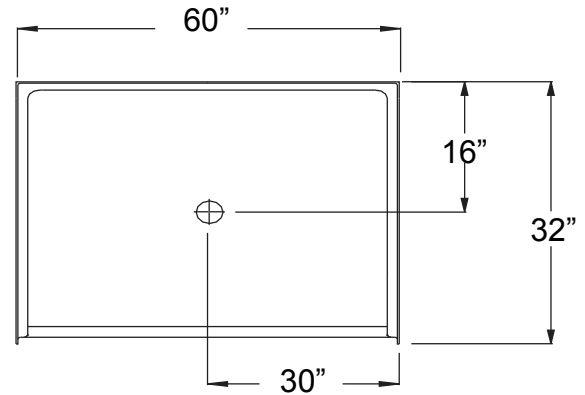

Acrylic Barrier Free Shower Pan 60"x 32"

Model APA6032BFPAN

60" x 32" x 6" outside dimensions
55" x 29" inside dimensions

One piece acrylic shower pan with textured floor. Polished chrome drain assembly included.

3/8" barrier free threshold.