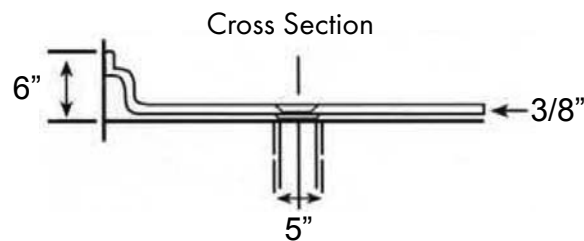

Acrylic Barrier Free Shower Pan 60"x 32"

Model APA6032BFPAN

60" x 32" x 6" outside dimensions
55" x 29" inside dimensions

One piece acrylic shower pan with textured floor. Polished chrome drain assembly included.

3/8" barrier free threshold.