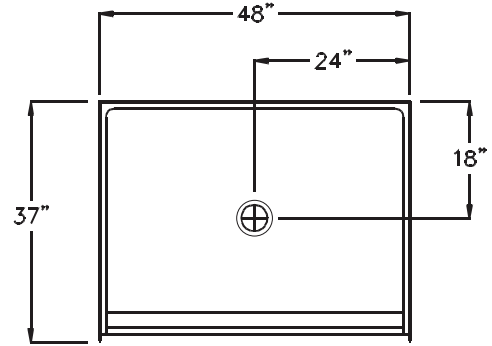

Freedom Accessible Shower Pan 48" x 37"

Model APF4836BFPAN

48" x 37" x 4 1/2"

One Piece Shower Pan

7/8" barrier free threshold
with pre-leveled and
reinforced shower base
for easy installation

Textured Floor

30 Year Manufacturer's Limited Warranty

Made in America

Page 1 of 2

FREE OM SHOWERS

MODEL: APF4836BFPAN Freedom Accessible Shower Pan

Submittal Data

Product Features

- 48" x 37" x 4 1/2"
- One piece Shower Pan
- 7/8" barrier free threshold
- Self-supporting and pre-leveled shower base eliminates mud setting
- Easy to clean gelcoat finish
- Textured slip-resistant floor
- Center drain location

Code Compliance

- IPC International Plumbing Code
- UPC Uniform Plumbing Code
- ANSI Z124.2 Standards for Plastic Showers

TOP VIEW

FRONT ELEVATION

THRESHOLD VIEW

	A	B	C	D
4836 PAN	48 1/4"	24 1/8"	37 1/4"	18 1/8"