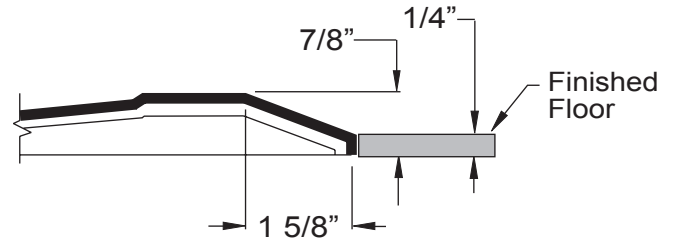

Freedom Accessible Shower Pan 48" x 37"

Model APF4836BFPAN

48" x 37" x 4 1/2"

One Piece Shower Pan

7/8" barrier free threshold
with pre-leveled and
reinforced shower base
for easy installation

Textured Floor

30 Year Manufacturer's Limited Warranty

Made in America

Page 1 of 2

FREE OM SHOWERS

MODEL: APF4836BFPAN Freedom Accessible Shower Pan

Submittal Data

Product Features

- 48" x 37" x 4 1/2"
- One piece Shower Pan
- 7/8" barrier free threshold
- Self-supporting and pre-leveled shower base eliminates mud setting
- Easy to clean gelcoat finish
- Textured slip-resistant floor
- Center drain location

Code Compliance

- IPC International Plumbing Code
- UPC Uniform Plumbing Code
- ANSI Z124.2 Standards for Plastic Showers

TOP VIEW

FRONT ELEVATION

THRESHOLD VIEW

	A	B	C	D
4836 PAN	48 1/4"	24 1/8"	37 1/4"	18 1/8"