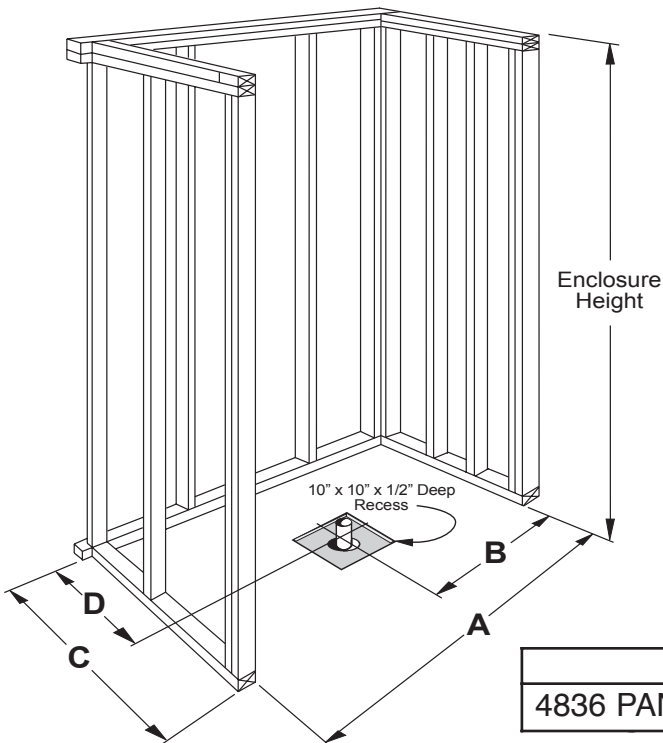

Freedom Accessible Shower Pan 48" x 37"

Model APF4836BFPAN

48" x 37" x 4 1/2"

One Piece Shower Pan

7/8" barrier free threshold
with pre-leveled and
reinforced shower base
for easy installation

Textured Floor

30 Year Manufacturer's Limited Warranty

Made in America

Page 1 of 2

FREE OM SHOWERS

MODEL: APF4836BFPAN Freedom Accessible Shower Pan

Submittal Data

Product Features

- 48" x 37" x 4 1/2"
- One piece Shower Pan
- 7/8" barrier free threshold
- Self-supporting and pre-leveled shower base eliminates mud setting
- Easy to clean gelcoat finish
- Textured slip-resistant floor
- Center drain location

Code Compliance

- IPC International Plumbing Code
- UPC Uniform Plumbing Code
- ANSI Z124.2 Standards for Plastic Showers

TOP VIEW

FRONT ELEVATION

THRESHOLD VIEW

	A	B	C	D
4836 PAN	48 1/4"	24 1/8"	37 1/4"	18 1/8"