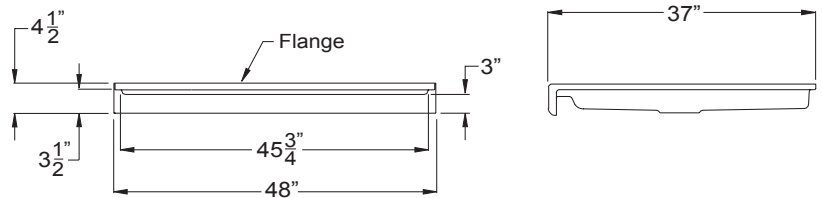

Freedom Accessible Shower Pan 48"x 37"

Model: APF4836SHPAN

48" x 37" x 4 1/2"

One Piece Shower Pan

3" easy step dam

Textured Floor

Durable, luxurious and
easy to clean gelcoat

Accessories available:
Grab bars, padded folding
shower seat, collapsible
water retainer, weighted
shower curtain and rod,
slide bar with handheld
shower, pressure balance
valve, caulkless drain

FREE OM SHOWERS

MODEL: APF4836SHPAN Freedom Accessible Shower Pan

Submittal Data

Product Features

- 48" x 37" x 4 1/2"
- One piece Shower Pan
- 3" Easy Step Dam
- Easy to clean gelcoat finish
- Textured slip-resistant floor
- Center drain location

Code Compliance

- IPC International Plumbing Code
- UPC Uniform Plumbing Code
- ANSI Z124.2 Standards for Plastic Showers
- Meets CSA Standards

THRESHOLD VIEW

	A	B	C	D
4836 PAN	48 1/4"	24 1/8"	37 1/4"	18 1/8"