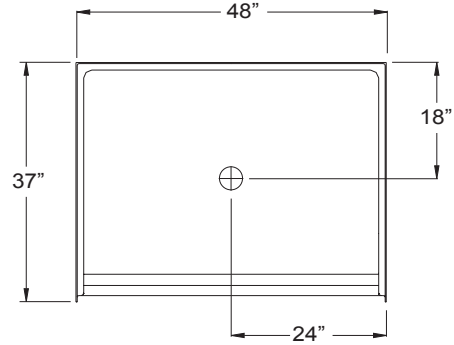

Freedom Accessible Shower Pan 48"x 37"

Model: APF4836SHPAN

48" x 37" x 4 1/2"

One Piece Shower Pan

3" easy step dam

Textured Floor

Durable, luxurious and
easy to clean gelcoat

Accessories available:
Grab bars, padded folding
shower seat, collapsible
water retainer, weighted
shower curtain and rod,
slide bar with handheld
shower, pressure balance
valve, caulkless drain

FREE OM SHOWERS

MODEL: APF4836SHPAN Freedom Accessible Shower Pan

Submittal Data

Product Features

- 48" x 37" x 4 1/2"
- One piece Shower Pan
- 3" Easy Step Dam
- Easy to clean gelcoat finish
- Textured slip-resistant floor
- Center drain location

Code Compliance

- IPC International Plumbing Code
- UPC Uniform Plumbing Code
- ANSI Z124.2 Standards for Plastic Showers
- Meets CSA Standards

THRESHOLD VIEW

	A	B	C	D
4836 PAN	48 1/4"	24 1/8"	37 1/4"	18 1/8"