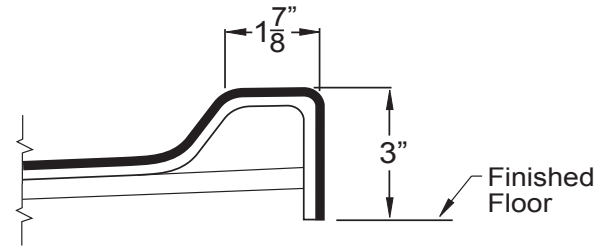

Freedom Accessible Shower Pan 48"x 37"

Model: APF4836SHPAN

48" x 37" x 4 1/2"

One Piece Shower Pan

3" easy step dam

Textured Floor

Durable, luxurious and
easy to clean gelcoat

Accessories available:
Grab bars, padded folding
shower seat, collapsible
water retainer, weighted
shower curtain and rod,
slide bar with handheld
shower, pressure balance
valve, caulkless drain

FREE OM SHOWERS

MODEL: APF4836SHPAN Freedom Accessible Shower Pan

Submittal Data

Product Features

- 48" x 37" x 4 1/2"
- One piece Shower Pan
- 3" Easy Step Dam
- Easy to clean gelcoat finish
- Textured slip-resistant floor
- Center drain location

Code Compliance

- IPC International Plumbing Code
- UPC Uniform Plumbing Code
- ANSI Z124.2 Standards for Plastic Showers
- Meets CSA Standards

THRESHOLD VIEW

	A	B	C	D
4836 PAN	48 1/4"	24 1/8"	37 1/4"	18 1/8"