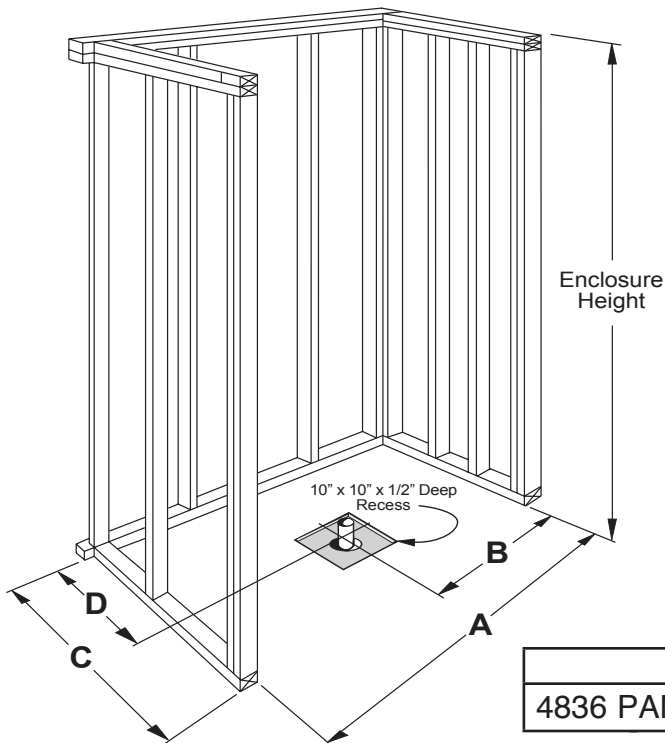

Freedom Accessible Shower Pan 48"x 37"

Model: APF4836SHPAN

48" x 37" x 4 1/2"

One Piece Shower Pan

3" easy step dam

Textured Floor

Durable, luxurious and
easy to clean gelcoat

Accessories available:
Grab bars, padded folding
shower seat, collapsible
water retainer, weighted
shower curtain and rod,
slide bar with handheld
shower, pressure balance
valve, caulkless drain

FREE OM SHOWERS

MODEL: APF4836SHPAN Freedom Accessible Shower Pan

Submittal Data

Product Features

- 48" x 37" x 4 1/2"
- One piece Shower Pan
- 3" Easy Step Dam
- Easy to clean gelcoat finish
- Textured slip-resistant floor
- Center drain location

Code Compliance

- IPC International Plumbing Code
- UPC Uniform Plumbing Code
- ANSI Z124.2 Standards for Plastic Showers
- Meets CSA Standards

THRESHOLD VIEW

	A	B	C	D
4836 PAN	48 1/4"	24 1/8"	37 1/4"	18 1/8"