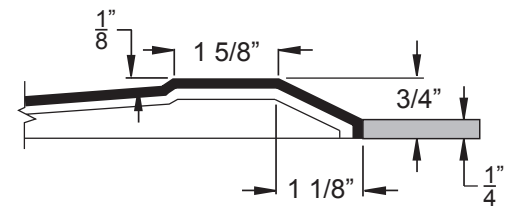

Freedom Accessible Shower Pan 60" x 31"

Model

APF6030BFPCAN75

60" x 31" x 4 1/4"

One Piece Shower Pan

3/4" barrier free threshold
with pre-leveled and
reinforced shower base
for easy installation

Textured Floor

30 Year Manufacturer's Limited Warranty

FREE OM SHOWERS

MODEL: APF6030BFCPAN75 Freedom Accessible Shower Pan

Submittal Data

Product Features

- 60" x 31" x 4 1/4"
- 3/4" barrier free threshold.
- Self-supporting and pre-leveled shower base eliminates mud setting.
- Easy to clean gelcoat finish
- Textured slip-resistant floor
- Center drain location

Code Compliance

- IPC International Plumbing Code
- UPC Uniform Plumbing Code, Meets CSA Standards
- ANSI Z124.2 Standards for Plastic Showers

THRESHOLD VIEW

A	B	C	D
60 1/4"	30 1/8"	31 1/4"	15"