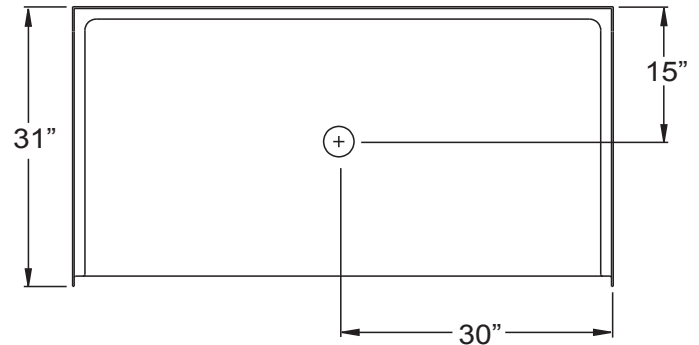

Freedom Accessible Shower Pan 60" x 31"

Model

APF6030BFPCAN75

60" x 31" x 4 1/4"

One Piece Shower Pan

3/4" barrier free threshold
with pre-leveled and
reinforced shower base
for easy installation

Textured Floor

30 Year Manufacturer's Limited Warranty

FREE OM SHOWERS

MODEL: APF6030BFCPAN75 Freedom Accessible Shower Pan

Submittal Data

Product Features

- 60" x 31" x 4 1/4"
- 3/4" barrier free threshold.
- Self-supporting and pre-leveled shower base eliminates mud setting.
- Easy to clean gelcoat finish
- Textured slip-resistant floor
- Center drain location

Code Compliance

- IPC International Plumbing Code
- UPC Uniform Plumbing Code, Meets CSA Standards
- ANSI Z124.2 Standards for Plastic Showers

THRESHOLD VIEW

A	B	C	D
60 1/4"	30 1/8"	31 1/4"	15"