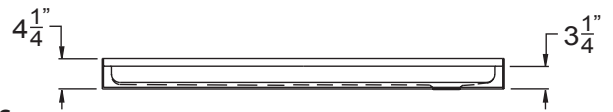

FREE OM SHOWERS

MODEL: APF6030BFCPAN75 Freedom Accessible Shower Pan

Submittal Data

Product Features

- 60" x 31" x 4 1/4"
- 3/4" barrier free threshold.
- Self-supporting and pre-leveled shower base eliminates mud setting.
- Easy to clean gelcoat finish
- Textured slip-resistant floor
- Center drain location

Code Compliance

- IPC International Plumbing Code
- UPC Uniform Plumbing Code, Meets CSA Standards
- ANSI Z124.2 Standards for Plastic Showers

THRESHOLD VIEW