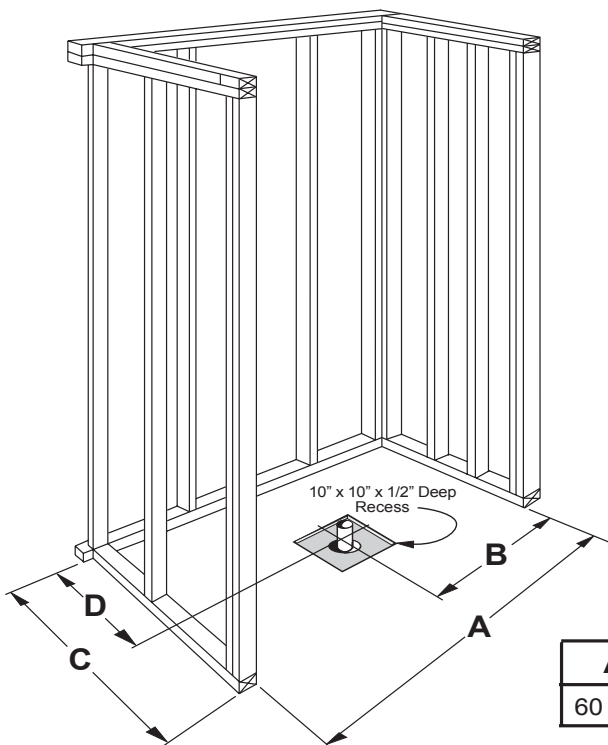

Freedom Accessible Shower Pan 60" x 31"

Model

APF6030BFPCAN75

60" x 31" x 4 1/4"

One Piece Shower Pan

3/4" barrier free threshold
with pre-leveled and
reinforced shower base
for easy installation

Textured Floor

30 Year Manufacturer's Limited Warranty

FREE OM SHOWERS

MODEL: APF6030BFCPAN75 Freedom Accessible Shower Pan

Submittal Data

Product Features

- 60" x 31" x 4 1/4"
- 3/4" barrier free threshold.
- Self-supporting and pre-leveled shower base eliminates mud setting.
- Easy to clean gelcoat finish
- Textured slip-resistant floor
- Center drain location

Code Compliance

- IPC International Plumbing Code
- UPC Uniform Plumbing Code, Meets CSA Standards
- ANSI Z124.2 Standards for Plastic Showers

THRESHOLD VIEW

A	B	C	D
60 1/4"	30 1/8"	31 1/4"	15"