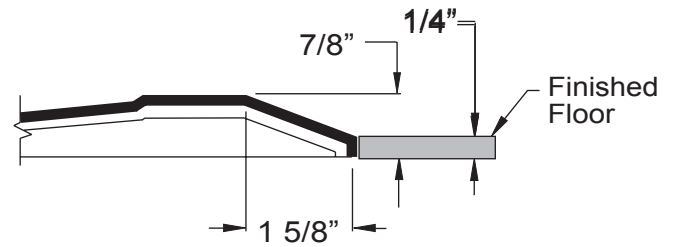

Freedom Accessible Shower Pan 60" x 37"

Model APF6036BFPAN

60" x 37" x 4 1/2"

One Piece Shower Pan

7/8" barrier free threshold
with pre-leveled and
reinforced shower base
for easy installation

Textured Floor

FREE OM SHOWERS

MODEL: APF6036BFPAN Freedom Accessible Shower Pan

Submittal Data

Product Features

- 60" x 37" x 4 1/2"
- 7/8" barrier free threshold.
- Self-supporting and pre-leveled shower base eliminates mud setting.
- Easy to clean gelcoat finish
- Textured slip-resistant floor
- Center drain location

Code Compliance

- IPC International Plumbing Code
- UPC Uniform Plumbing Code
- ANSI Z124.2 Standards for Plastic Showers

TOP VIEW

FRONT ELEVATION

THRESHOLD VIEW

	A	B	C	D
6036 PAN	60 1/4"	30 1/8"	37 1/4"	18 1/8"