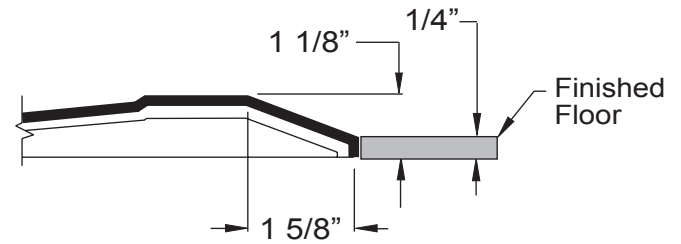

#### Product Features

- 60" x 61" x 4 1/2"
- One piece Shower Pan
- 1 1/8" barrier free threshold
- Self-supporting and pre-leveled shower base eliminates mud setting
- Easy to clean gelcoat finish
- Textured slip-resistant floor
- Center drain location

#### Code Compliance

- IPC International Plumbing Code
- UPC Uniform Plumbing Code
- ANSI Z124.2 Standards for Plastic Showers

TOP VIEW

FRONT ELEVATION

THRESHOLD VIEW

	A	B	C	D
6060 PAN	60 1/4"	30 1/8"	61 1/4"	30 1/8"