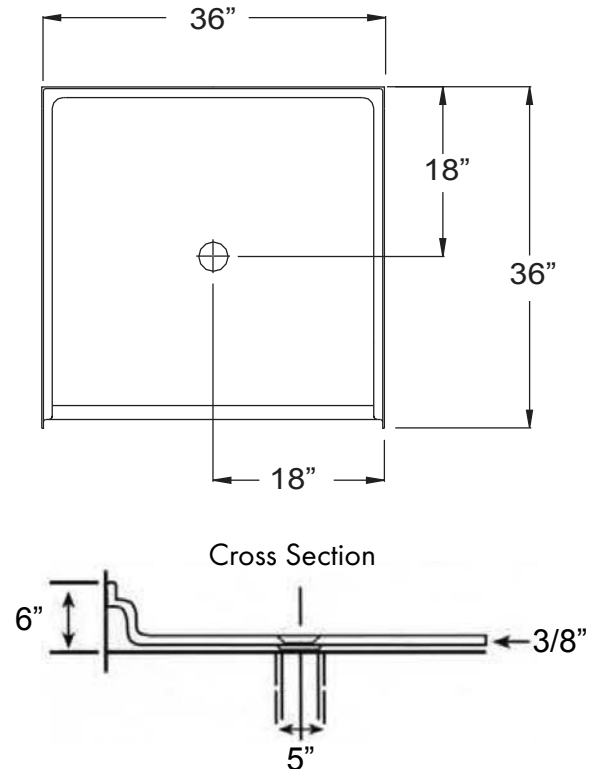

Acrylic Barrier Free Shower Pan 36" x 36"

Model APA3636BFPAN

36" x 36" x 6" outside dimensions,
33" x 31" inside dimensions

One piece acrylic shower pan with textured floor. Polished chrome drain assembly included.

3/8" barrier free threshold.