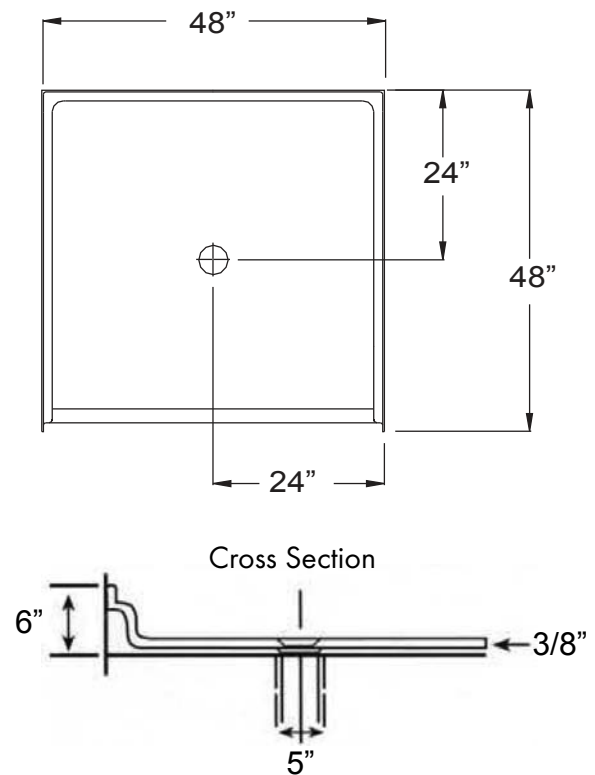

## Acrylic Barrier Free Shower Pan 48" x 48"

### Model APA4848BFPAN

48" x 48" x 6" outside dimensions  
45" x 43" inside dimensions

One piece acrylic shower pan with textured floor. Polished chrome drain assembly included.

3/8" barrier free threshold.