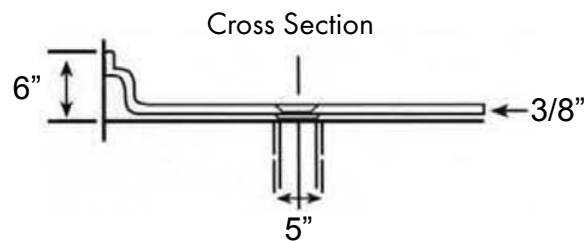

Acrylic ADA Shower Pan 66" x 36"

Model APA6636BFPAN

66" x 36" x 6" outside dimensions
61" x 33" inside dimensions

One piece acrylic ADA shower pan with textured floor. Polished chrome drain assembly included.

3/8" barrier free threshold.