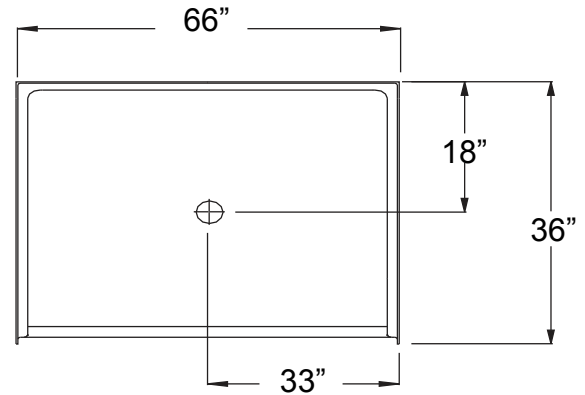

Acrylic ADA Shower Pan 66" x 36"

Model APA6636BFPAN

66" x 36" x 6" outside dimensions
61" x 33" inside dimensions

One piece acrylic ADA shower pan with textured floor. Polished chrome drain assembly included.

3/8" barrier free threshold.