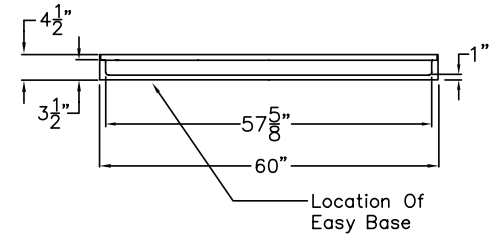

FREE OM SHOWERS

MODEL: APF6033BFPANC Freedom Accessible Shower Pan

Submittal Data

Product Features

- 60" x 33 3/8" x 4 1/2"
- 1" barrier free threshold.
- Self-supporting and pre-leveled shower base eliminates mud setting.
- Easy to clean gelcoat finish
- Textured slip-resistant floor
- Center drain location

Code Compliance

- IPC International Plumbing Code
- UPC Uniform Plumbing Code
- ANSI Z124.2 Standards for Plastic Showers

THRESHOLD VIEW

	A	B	C	D
6033 PAN	60"	30"	33 3/8"	15 1/2"