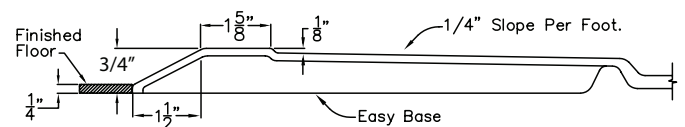

Freedom Accessible Shower Pan 60" x 33"

Model
APF6033BFPAN C

60" x 33 3/8" x 4 1/2"

One Piece Shower Pan

3/4" barrier free threshold
with pre-leveled and
reinforced shower base
for easy installation

Textured Floor

30 Year Manufacturer's Limited Warranty

FREE OM SHOWERS

MODEL: APF6033BFPANC Freedom Accessible Shower Pan

Submittal Data

Product Features

- 60" x 33 3/8" x 4 1/2"
- 1" barrier free threshold.
- Self-supporting and pre-leveled shower base eliminates mud setting.
- Easy to clean gelcoat finish
- Textured slip-resistant floor
- Center drain location

Code Compliance

- IPC International Plumbing Code
- UPC Uniform Plumbing Code
- ANSI Z124.2 Standards for Plastic Showers

THRESHOLD VIEW

	A	B	C	D
6033 PAN	60"	30"	33 3/8"	15 1/2"