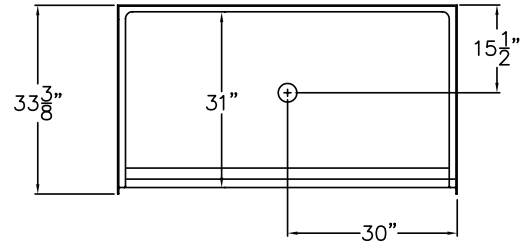

Freedom Accessible Shower Pan 60" x 33"

Model
APF6033BFPAN C

60" x 33 3/8" x 4 1/2"

One Piece Shower Pan

3/4" barrier free threshold
with pre-leveled and
reinforced shower base
for easy installation

Textured Floor

30 Year Manufacturer's Limited Warranty

FREE OM SHOWERS

MODEL: APF6033BFPANC Freedom Accessible Shower Pan

Submittal Data

Product Features

- 60" x 33 3/8" x 4 1/2"
- 1" barrier free threshold.
- Self-supporting and pre-leveled shower base eliminates mud setting.
- Easy to clean gelcoat finish
- Textured slip-resistant floor
- Center drain location

Code Compliance

- IPC International Plumbing Code
- UPC Uniform Plumbing Code
- ANSI Z124.2 Standards for Plastic Showers

THRESHOLD VIEW

	A	B	C	D
6033 PAN	60"	30"	33 3/8"	15 1/2"