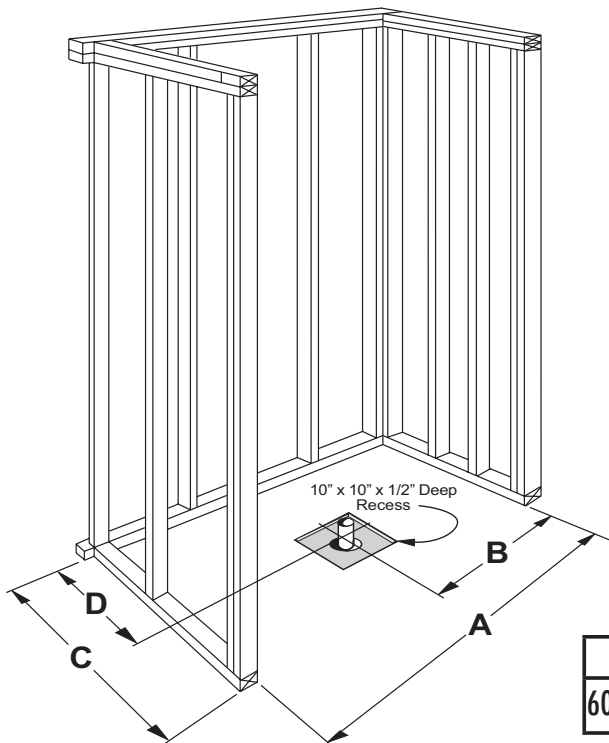

Freedom Accessible Shower Pan 60" x 33"

Model
APF6033BFPAN C

60" x 33 3/8" x 4 1/2"

One Piece Shower Pan

3/4" barrier free threshold
with pre-leveled and
reinforced shower base
for easy installation

Textured Floor

30 Year Manufacturer's Limited Warranty

FREE OM SHOWERS

MODEL: APF6033BFPANC Freedom Accessible Shower Pan

Submittal Data

Product Features

- 60" x 33 3/8" x 4 1/2"
- 1" barrier free threshold.
- Self-supporting and pre-leveled shower base eliminates mud setting.
- Easy to clean gelcoat finish
- Textured slip-resistant floor
- Center drain location

Code Compliance

- IPC International Plumbing Code
- UPC Uniform Plumbing Code
- ANSI Z124.2 Standards for Plastic Showers

THRESHOLD VIEW

	A	B	C	D
6033 PAN	60"	30"	33 3/8"	15 1/2"