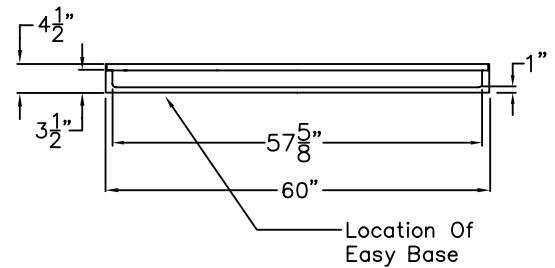

FREE OM SHOWERS

MODEL: APF6033BFPANLR Freedom Accessible Shower Pan

Submittal Data

Product Features

- 60" x 33 3/8" x 4 1/2"
- 1" barrier free threshold.
- Self-supporting and pre-leveled shower base eliminates mud setting.
- Easy to clean gelcoat finish
- Textured slip-resistant floor
- Center drain location

Code Compliance

- IPC International Plumbing Code
- UPC Uniform Plumbing Code
- ANSI Z124.2 Standards for Plastic Showers

	A	B	C	D
6033 5P	60 1/4"	8 5/8"	33 3/8"	15 1/2"