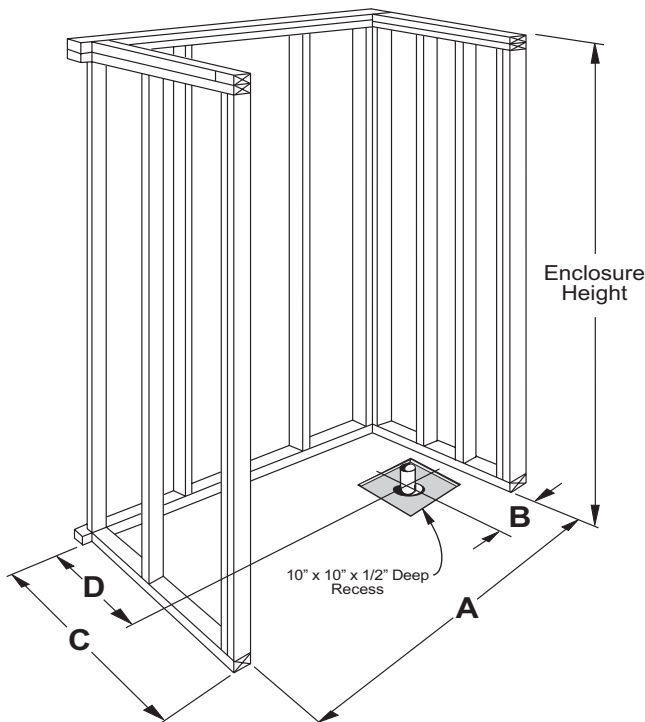

Freedom Accessible Shower Pan 60" x 33"

Model
APF6033BFPAN LR

60" x 33 3/8" x 4 1/2"

One Piece Shower Pan

1" barrier free threshold
with pre-leveled and
reinforced shower base
for easy installation

Textured Floor

30 Year Manufacturer's Limited Warranty

FREE OM SHOWERS

MODEL: APF6033BFPANLR Freedom Accessible Shower Pan

Submittal Data

Product Features

- 60" x 33 3/8" x 4 1/2"
- 1" barrier free threshold.
- Self-supporting and pre-leveled shower base eliminates mud setting.
- Easy to clean gelcoat finish
- Textured slip-resistant floor
- Center drain location

Code Compliance

- IPC International Plumbing Code
- UPC Uniform Plumbing Code
- ANSI Z124.2 Standards for Plastic Showers

	A	B	C	D
6033 5P	60 1/4"	8 5/8"	33 3/8"	15 1/2"