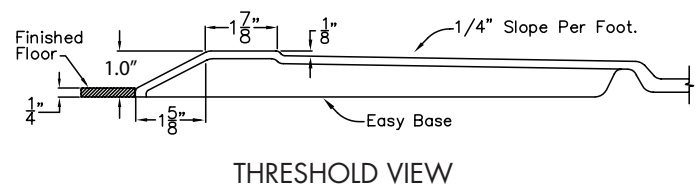

Freedom Accessible Shower Pan 60" x 33"

Model
APF6033BFPAN LR

60" x 33 3/8" x 4 1/2"

One Piece Shower Pan

1" barrier free threshold
with pre-leveled and
reinforced shower base
for easy installation

Textured Floor

30 Year Manufacturer's Limited Warranty

FREE OM SHOWERS

MODEL: APF6033BFPANLR Freedom Accessible Shower Pan

Submittal Data

Product Features

- 60" x 33 3/8" x 4 1/2"
- 1" barrier free threshold.
- Self-supporting and pre-leveled shower base eliminates mud setting.
- Easy to clean gelcoat finish
- Textured slip-resistant floor
- Center drain location

Code Compliance

- IPC International Plumbing Code
- UPC Uniform Plumbing Code
- ANSI Z124.2 Standards for Plastic Showers

	A	B	C	D
6033 5P	60 1/4"	8 5/8"	33 3/8"	15 1/2"