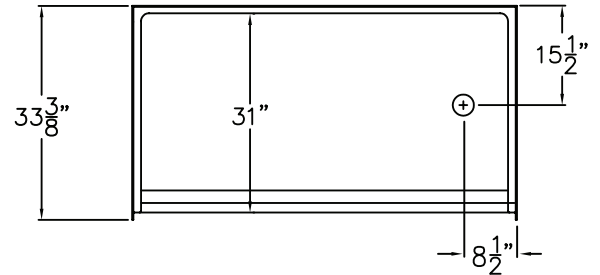

Freedom Accessible Shower Pan 60" x 33"

Model
APF6033BFPAN LR

60" x 33 3/8" x 4 1/2"

One Piece Shower Pan

1" barrier free threshold
with pre-leveled and
reinforced shower base
for easy installation

Textured Floor

30 Year Manufacturer's Limited Warranty

FREE OM SHOWERS

MODEL: APF6033BFPANLR Freedom Accessible Shower Pan

Submittal Data

Product Features

- 60" x 33 3/8" x 4 1/2"
- 1" barrier free threshold.
- Self-supporting and pre-leveled shower base eliminates mud setting.
- Easy to clean gelcoat finish
- Textured slip-resistant floor
- Center drain location

Code Compliance

- IPC International Plumbing Code
- UPC Uniform Plumbing Code
- ANSI Z124.2 Standards for Plastic Showers

	A	B	C	D
6033 5P	60 1/4"	8 5/8"	33 3/8"	15 1/2"