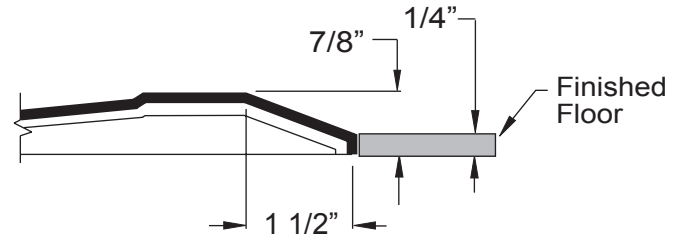

Freedom Accessible Shower Pan 60" x 49"

Model APF6048BFPAN

60" x 49" x 4 1/2"

One Piece Shower Pan

7/8" barrier free threshold
with pre-leveled and
reinforced shower base
for easy installation

Textured Floor

FREE OM SHOWERS

MODEL: APF6048BFPAN Freedom Accessible Shower Pan

Submittal Data

Product Features

- 60" x 49" x 4 1/2"
- One piece Shower Pan
- 7/8" barrier free threshold
- Self-supporting and pre-leveled shower base eliminates mud setting
- Easy to clean gelcoat finish
- Textured slip-resistant floor
- Center drain location

Code Compliance

- IPC International Plumbing Code
- UPC Uniform Plumbing Code
- ANSI Z124.2 Standards for Plastic Showers

TOP VIEW

FRONT ELEVATION

THRESHOLD VIEW

	A	B	C	D
6048 PAN	60 1/4"	30 1/8"	49 1/4"	24 1/8"