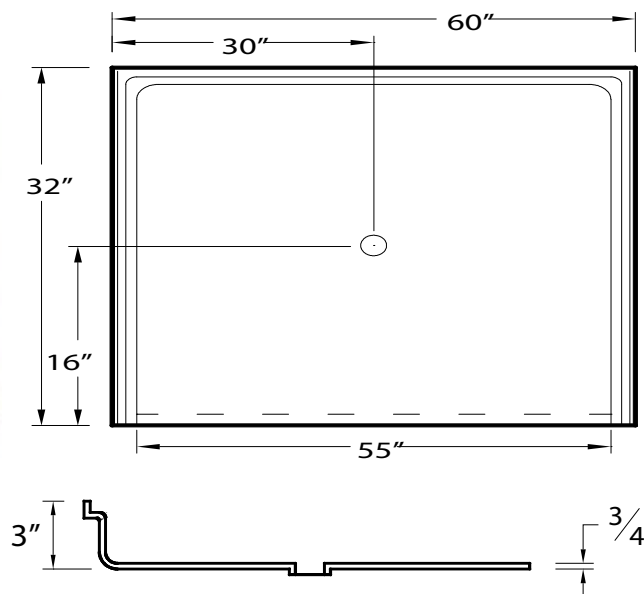

Acrylic Barrie Free Shower Pan 60" x 32"

Drawing not to scale,
All dimensions may vary up to 3/8"

Model APA6032BFPAN

60" x 32" x 3" outside dimensions,
55" x 29" inside dimensions

One piece acrylic shower pan with textured floor. Polished chrome drain assembly included.

3/4" barrier free threshold with pre-leveled and reinforced shower base for easy installation.