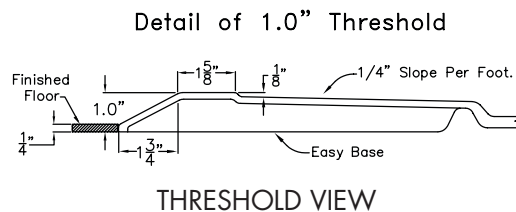

FREEDOM SHOWERS

MODEL: APF5430BFPANLR Freedom Accessible Shower Pan

Submittal Data

Product Features

- 54" x 31" x 4 1/4"
- 1" barrier free threshold.
- Self-supporting and pre-leveled shower base eliminates mud setting.
- Easy to clean gelcoat finish
- Textured slip-resistant floor
- Left or Right drain location

Code Compliance

- IPC International Plumbing Code
- UPC Uniform Plumbing Code
- ANSI Z124.2 Standards for Plastic Showers
- CSA

	A	B	C	D
5430 PAN	54 1/4"	8 9/16"	31"	15"