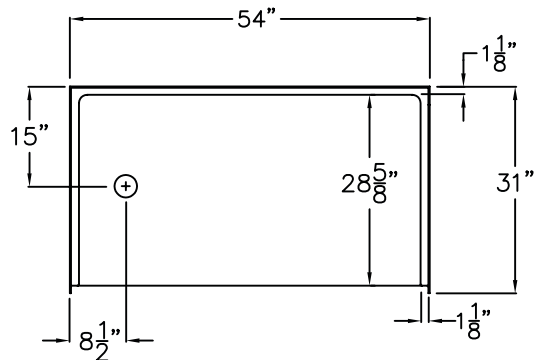

FREEDOM SHOWERS

Freedom Accessible Shower Pan 54" x 31"

Model
APF5430BFPANLR

54" x 31" x 4 1/4"

One Piece Shower Pan

1" barrier free threshold
with pre-leveled and
reinforced shower base
for easy installation

Right drain shown

30 Year Limited Warranty

FREEDOM SHOWERS

MODEL: APF5430BFPANLR Freedom Accessible Shower Pan

Submittal Data

Product Features

- 54" x 31" x 4 1/4"
- 1" barrier free threshold.
- Self-supporting and pre-leveled shower base eliminates mud setting.
- Easy to clean gelcoat finish
- Textured slip-resistant floor
- Left or Right drain location

Code Compliance

- IPC International Plumbing Code
- UPC Uniform Plumbing Code
- ANSI Z124.2 Standards for Plastic Showers
- CSA

	A	B	C	D
5430 PAN	54 1/4"	8 9/16"	31"	15"