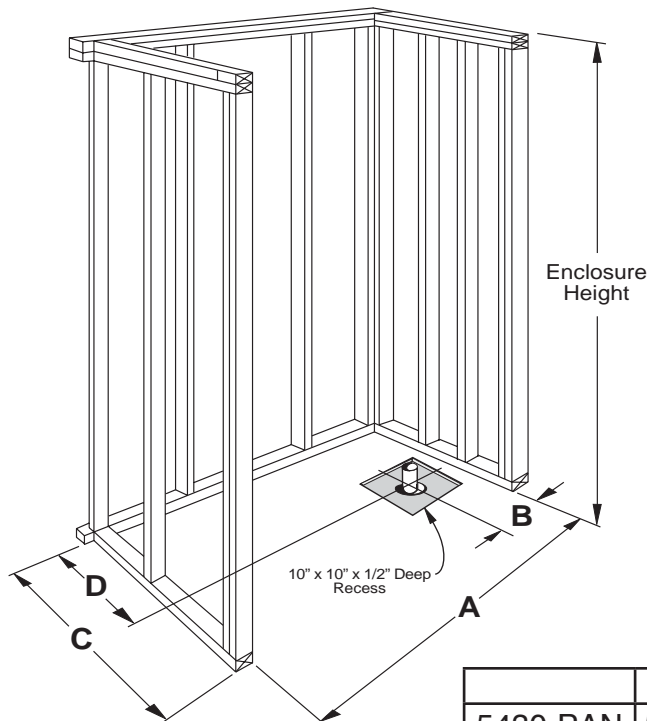

FREEDOM SHOWERS

Freedom Accessible Shower Pan 54" x 31"

Model
APF5430BFPANLR

54" x 31" x 4 1/4"

One Piece Shower Pan

1" barrier free threshold
with pre-leveled and
reinforced shower base
for easy installation

Right drain shown

30 Year Limited Warranty

FREEDOM SHOWERS

MODEL: APF5430BFPANLR Freedom Accessible Shower Pan

Submittal Data

Product Features

- 54" x 31" x 4 1/4"
- 1" barrier free threshold.
- Self-supporting and pre-leveled shower base eliminates mud setting.
- Easy to clean gelcoat finish
- Textured slip-resistant floor
- Left or Right drain location

Code Compliance

- IPC International Plumbing Code
- UPC Uniform Plumbing Code
- ANSI Z124.2 Standards for Plastic Showers
- CSA

	A	B	C	D
5430 PAN	54 1/4"	8 9/16"	31"	15"