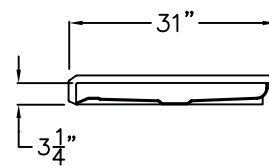

FREEDOM SHOWERS

MODEL: APF5430BFPANLR Freedom Accessible Shower Pan

Submittal Data

Product Features

- 54" x 31" x 4 1/4"
- 1" barrier free threshold.
- Self-supporting and pre-leveled shower base eliminates mud setting.
- Easy to clean gelcoat finish
- Textured slip-resistant floor
- Left or Right drain location

Code Compliance

- IPC International Plumbing Code
- UPC Uniform Plumbing Code
- ANSI Z124.2 Standards for Plastic Showers
- CSA

	A	B	C	D
5430 PAN	54 1/4"	8 9/16"	31"	15"