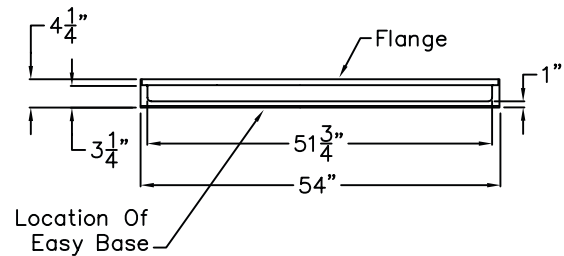

FREEDOM SHOWERS

MODEL: APF5430BFPANLR Freedom Accessible Shower Pan

Submittal Data

Product Features

- 54" x 31" x 4 1/4"
- 1" barrier free threshold.
- Self-supporting and pre-leveled shower base eliminates mud setting.
- Easy to clean gelcoat finish
- Textured slip-resistant floor
- Left or Right drain location

Code Compliance

- IPC International Plumbing Code
- UPC Uniform Plumbing Code
- ANSI Z124.2 Standards for Plastic Showers
- CSA

	A	B	C	D
5430 PAN	54 1/4"	8 9/16"	31"	15"