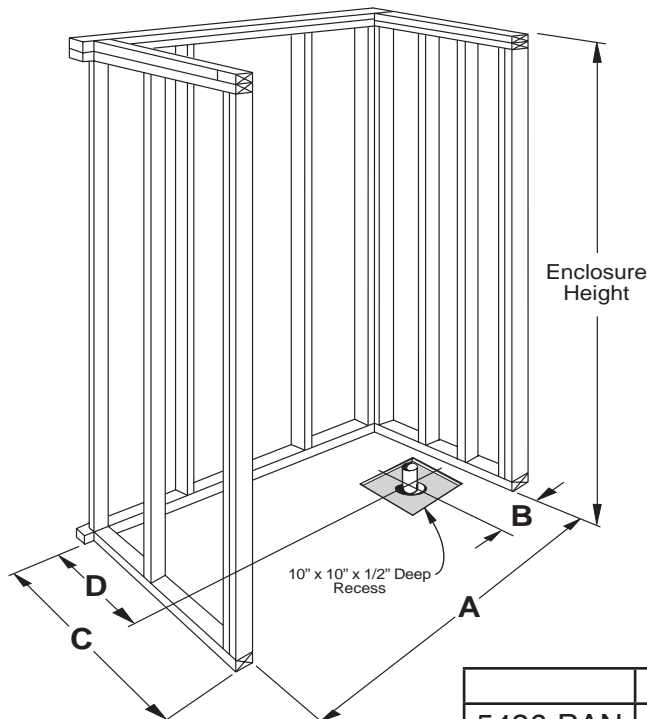

#### Product Features

- 54" x 36 7/8" x 4 1/4"
- 1" barrier free threshold.
- Self-supporting and pre-leveled shower base eliminates mud setting.
- Easy to clean gelcoat finish
- Textured slip-resistant floor
- Left or Right drain location

#### Code Compliance

- IPC International Plumbing Code
- UPC Uniform Plumbing Code
- ANSI Z124.2 Standards for Plastic Showers
- CSA

Location Of Easy Base

#### Detail of 1.0" Threshold

THRESHOLD VIEW

	A	B	C	D
5436 PAN	54 1/4"	8 9/16"	36 7/8"	17 5/8"