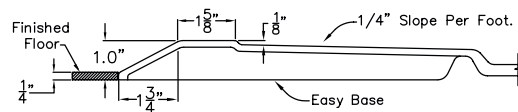

Detail of 1.0" Threshold

THRESHOLD VIEW