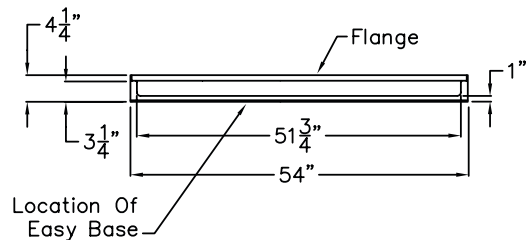

FREEDOM SHOWERS

MODEL: APF5436BFPANLR Freedom Accessible Shower Pan

Submittal Data

Product Features

- 54" x 36 7/8" x 4 1/4"
- 1" barrier free threshold.
- Self-supporting and pre-leveled shower base eliminates mud setting.
- Easy to clean gelcoat finish
- Textured slip-resistant floor
- Left or Right drain location

Code Compliance

- IPC International Plumbing Code
- UPC Uniform Plumbing Code
- ANSI Z124.2 Standards for Plastic Showers
- CSA

Location Of Easy Base