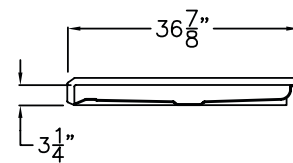

FREEDOM SHOWERS

MODEL: APF5436BFPANLR Freedom Accessible Shower Pan

Submittal Data

Product Features

- 54" x 36 7/8" x 4 1/4"
- 1" barrier free threshold.
- Self-supporting and pre-leveled shower base eliminates mud setting.
- Easy to clean gelcoat finish
- Textured slip-resistant floor
- Left or Right drain location

Code Compliance

- IPC International Plumbing Code
- UPC Uniform Plumbing Code
- ANSI Z124.2 Standards for Plastic Showers
- CSA

Location Of Easy Base

Detail of 1.0" Threshold

	A	B	C	D
5436 PAN	54 1/4"	8 9/16"	36 7/8"	17 5/8"