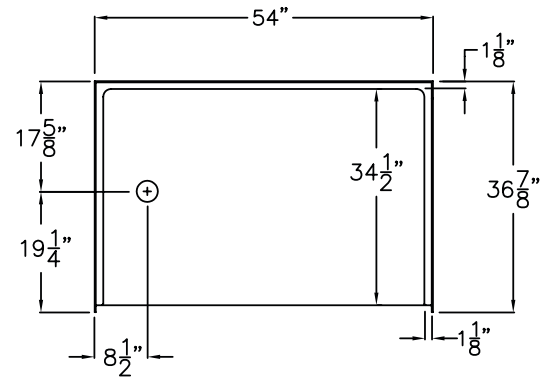

FREEDOM SHOWERS

MODEL: APF5436BFPANLR Freedom Accessible Shower Pan

Submittal Data

Product Features

- 54" x 36 7/8" x 4 1/4"
- 1" barrier free threshold.
- Self-supporting and pre-leveled shower base eliminates mud setting.
- Easy to clean gelcoat finish
- Textured slip-resistant floor
- Left or Right drain location

Code Compliance

- IPC International Plumbing Code
- UPC Uniform Plumbing Code
- ANSI Z124.2 Standards for Plastic Showers
- CSA

Location Of Easy Base