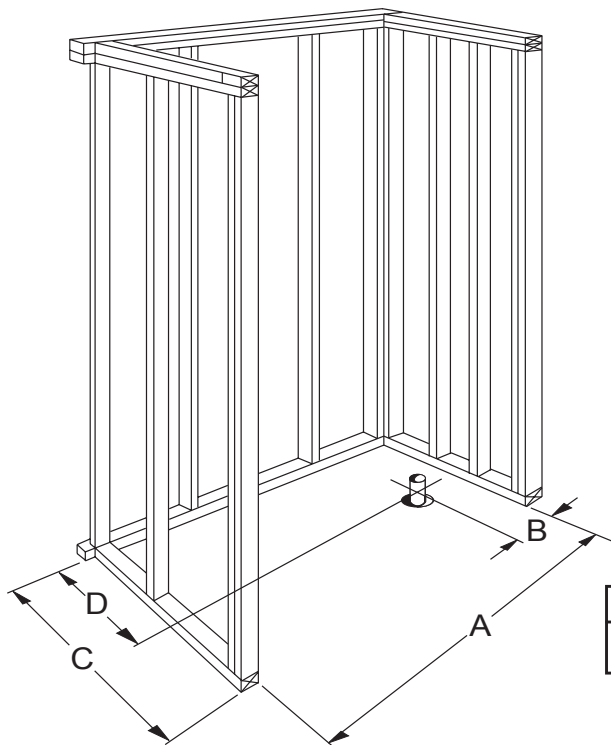

Freedom Easy Step Shower Pan 60" x 31"

Model: APF6030SHPAN Left or Right Drain

60" x 31" x 4 1/2"

One Piece Shower Pan

4" dam with pre-leveled
and reinforced shower
base for easy installation

Textured Floor

FREE OM SHOWERS

MODEL: APF6030SHPAN Freedom Easy Step Shower Pan

Submittal Data

Product Features

- 60" x 31" x 4 1/2"
- 4" dam
- Self-supporting and pre-leveled shower base eliminates mud setting.
- Easy to clean gelcoat finish
- Textured slip-resistant floor
- Left or right drain location

Code Compliance

- IPC International Plumbing Code
- UPC Uniform Plumbing Code
- ANSI Z124.2 Standards for Plastic Showers
- Complies with CSA Standards

THRESHOLD VIEW

A	B	C	D
60 1/4"	8 1/2"	31 1/4"	15"