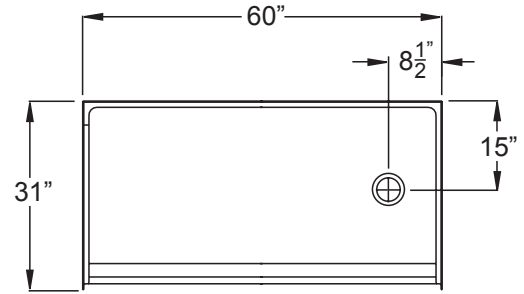

Freedom Easy Step Shower Pan 60" x 31"

Model: APF6030SHPAN Left or Right Drain

60" x 31" x 4 1/2"

One Piece Shower Pan

4" dam with pre-leveled
and reinforced shower
base for easy installation

Textured Floor

FREE OM SHOWERS

MODEL: APF6030SHPAN Freedom Easy Step Shower Pan

Submittal Data

Product Features

- 60" x 31" x 4 1/2"
- 4" dam
- Self-supporting and pre-leveled shower base eliminates mud setting.
- Easy to clean gelcoat finish
- Textured slip-resistant floor
- Left or right drain location

Code Compliance

- IPC International Plumbing Code
- UPC Uniform Plumbing Code
- ANSI Z124.2 Standards for Plastic Showers
- Complies with CSA Standards

THRESHOLD VIEW

A	B	C	D
60 1/4"	8 1/2"	31 1/4"	15"