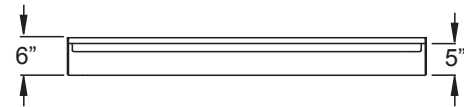

Freedom Easy Step Shower Pan 60" x 31"

Model: APF6030SHPAN Left or Right Drain

60" x 31" x 4 1/2"

One Piece Shower Pan

4" dam with pre-leveled
and reinforced shower
base for easy installation

Textured Floor

FREE OM SHOWERS

MODEL: APF6030SHPAN Freedom Easy Step Shower Pan

Submittal Data

Product Features

- 60" x 31" x 4 1/2"
- 4" dam
- Self-supporting and pre-leveled shower base eliminates mud setting.
- Easy to clean gelcoat finish
- Textured slip-resistant floor
- Left or right drain location

Code Compliance

- IPC International Plumbing Code
- UPC Uniform Plumbing Code
- ANSI Z124.2 Standards for Plastic Showers
- Complies with CSA Standards

THRESHOLD VIEW

A	B	C	D
60 1/4"	8 1/2"	31 1/4"	15"