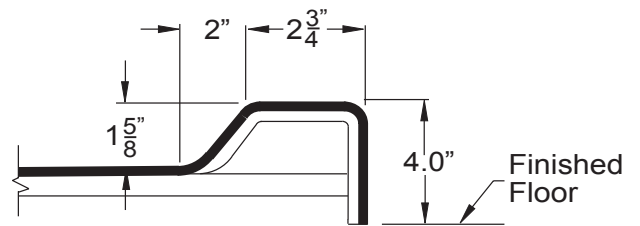

Freedom Easy Step Shower Pan 60" x 31"

Model: APF6030SHPAN Left or Right Drain

60" x 31" x 4 1/2"

One Piece Shower Pan

4" dam with pre-leveled
and reinforced shower
base for easy installation

Textured Floor

FREE OM SHOWERS

MODEL: APF6030SHPAN Freedom Easy Step Shower Pan

Submittal Data

Product Features

- 60" x 31" x 4 1/2"
- 4" dam
- Self-supporting and pre-leveled shower base eliminates mud setting.
- Easy to clean gelcoat finish
- Textured slip-resistant floor
- Left or right drain location

Code Compliance

- IPC International Plumbing Code
- UPC Uniform Plumbing Code
- ANSI Z124.2 Standards for Plastic Showers
- Complies with CSA Standards

THRESHOLD VIEW

A	B	C	D
60 1/4"	8 1/2"	31 1/4"	15"