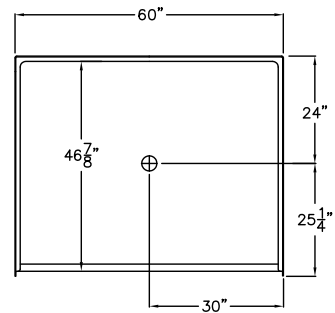

Freedom Accessible Shower Pan 60" x 49"

Model APF6048BFPAN

60" x 49" x 4 1/2"

One Piece Shower Pan

7/8" barrier free threshold with pre-leveled and reinforced shower base for easy installation

Textured Floor

Lifetime Limited Warranty

FREEDOM SHOWERS

MODEL: APF6048BFPAN Freedom Accessible Shower Pan

Submittal Data

Product Features

- 60" x 49" x 4 1/2"
- One piece Shower Pan
- 7/8" barrier free threshold
- Self-supporting and pre-leveled shower base eliminates mud setting
- Easy to clean applied acrylic
- Textured slip-resistant floor
- Center drain location

Code Compliance

- IPC International Plumbing Code
- UPC Uniform Plumbing Code
- ANSI Z124.2 Standards for Plastic Showers
- CSA

THRESHOLD VIEW

	A	B	C	D
6048 PAN	60 1/4"	30 1/8"	49 1/4"	24 1/8"