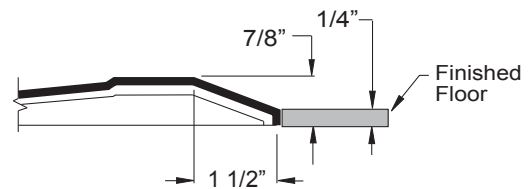

Freedom Accessible Shower Pan 60" x 49"

Model APF6048BFPAN

60" x 49" x 4 1/2"

One Piece Shower Pan

7/8" barrier free threshold with pre-leveled and reinforced shower base for easy installation

Textured Floor

Lifetime Limited Warranty

FREEDOM SHOWERS

MODEL: APF6048BFPAN Freedom Accessible Shower Pan

Submittal Data

Product Features

- 60" x 49" x 4 1/2"
- One piece Shower Pan
- 7/8" barrier free threshold
- Self-supporting and pre-leveled shower base eliminates mud setting
- Easy to clean applied acrylic
- Textured slip-resistant floor
- Center drain location

Code Compliance

- IPC International Plumbing Code
- UPC Uniform Plumbing Code
- ANSI Z124.2 Standards for Plastic Showers
- CSA

THRESHOLD VIEW

	A	B	C	D
6048 PAN	60 1/4"	30 1/8"	49 1/4"	24 1/8"