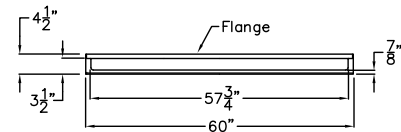

Lifetime Limited Warranty

FREEDOM SHOWERS

MODEL: APF6048BFPAN Freedom Accessible Shower Pan

Submittal Data

Product Features

- 60" x 49" x 4 1/2"
- One piece Shower Pan
- 7/8" barrier free threshold
- Self-supporting and pre-leveled shower base eliminates mud setting
- Easy to clean applied acrylic
- Textured slip-resistant floor
- Center drain location

Code Compliance

- IPC International Plumbing Code
- UPC Uniform Plumbing Code
- ANSI Z124.2 Standards for Plastic Showers
- CSA

THRESHOLD VIEW

	A	B	C	D
6048 PAN	60 1/4"	30 1/8"	49 1/4"	24 1/8"