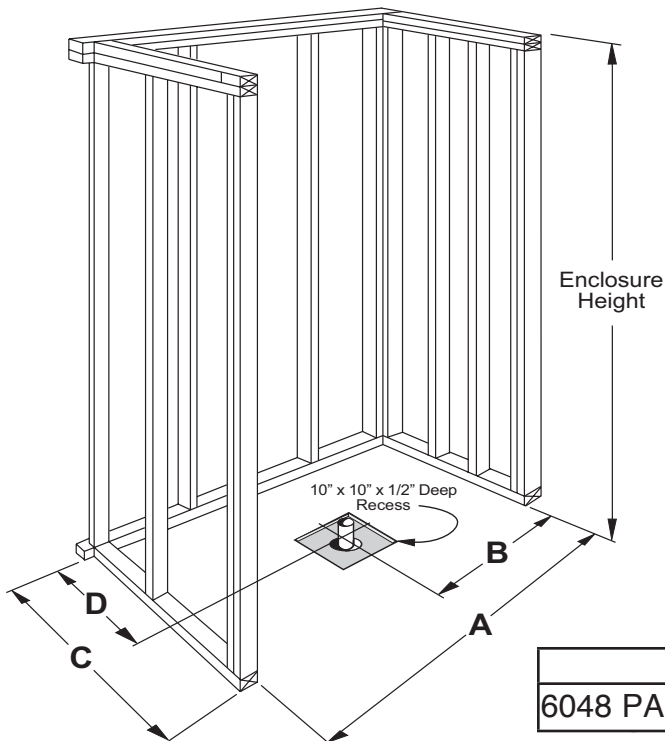

Freedom Accessible Shower Pan 60" x 49"

Model APF6048BFPAN

60" x 49" x 4 1/2"

One Piece Shower Pan

7/8" barrier free threshold with pre-leveled and reinforced shower base for easy installation

Textured Floor

Lifetime Limited Warranty

FREEDOM SHOWERS

MODEL: APF6048BFPAN Freedom Accessible Shower Pan

Submittal Data

Product Features

- 60" x 49" x 4 1/2"
- One piece Shower Pan
- 7/8" barrier free threshold
- Self-supporting and pre-leveled shower base eliminates mud setting
- Easy to clean applied acrylic
- Textured slip-resistant floor
- Center drain location

Code Compliance

- IPC International Plumbing Code
- UPC Uniform Plumbing Code
- ANSI Z124.2 Standards for Plastic Showers
- CSA

THRESHOLD VIEW

	A	B	C	D
6048 PAN	60 1/4"	30 1/8"	49 1/4"	24 1/8"