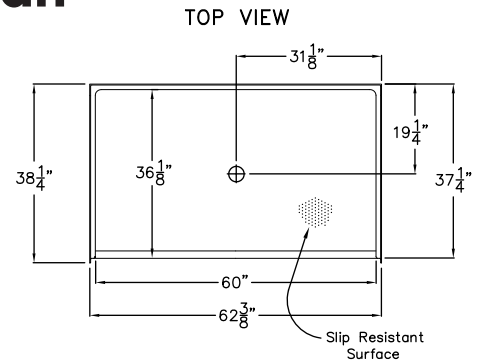

Freedom Code Compliant Shower Pan 62" x 38"

30 Year Limited Warranty

Model
APF6238BFPANC

62.375" x 38.25" x 4.5"

Interior Dimension: 60" x 36"

One Piece Shower Pan

3/4" barrier free, change of level threshold with pre-leveled and reinforced shower base for easy installation

FREEDOM SHOWERS

MODEL: APF6238BFPANC Freedom Code Compliant Shower Pan

Submittal Data

Product Features

- 62.375" x 38.25" x 4.5"
- Interior Dimension: 60" x 36"
- 3/4" barrier free, change of level threshold
- Self-supporting and pre-leveled shower base eliminates mud setting (500 lb capacity)
- Easy to clean gelcoat finish
- Textured slip-resistant floor
- Center drain location

Code Compliance

IPC International Plumbing Code, UPC Uniform Plumbing Code, ADA, ANSI, MAS, TAS, CSA

SIDE VIEW

FRONT VIEW

	A	B	C	D
6238 PAN	62 3/4"	31 3/8"	38 1/4"	19 1/4"