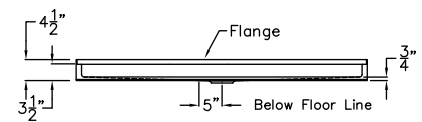

FREEDOM SHOWERS

MODEL: APF6238BFPANC Freedom Code Compliant Shower Pan

Submittal Data

Product Features

- 62.375" x 38.25" x 4.5"
- Interior Dimension: 60" x 36"
- 3/4" barrier free, change of level threshold
- Self-supporting and pre-leveled shower base eliminates mud setting (500 lb capacity)
- Easy to clean gelcoat finish
- Textured slip-resistant floor
- Center drain location

Code Compliance

IPC International Plumbing Code, UPC Uniform Plumbing Code, ADA, ANSI, MAS, TAS, CSA

SIDE VIEW

FRONT VIEW

	A	B	C	D
6238 PAN	62 3/4"	31 3/8"	38 1/4"	19 1/4"