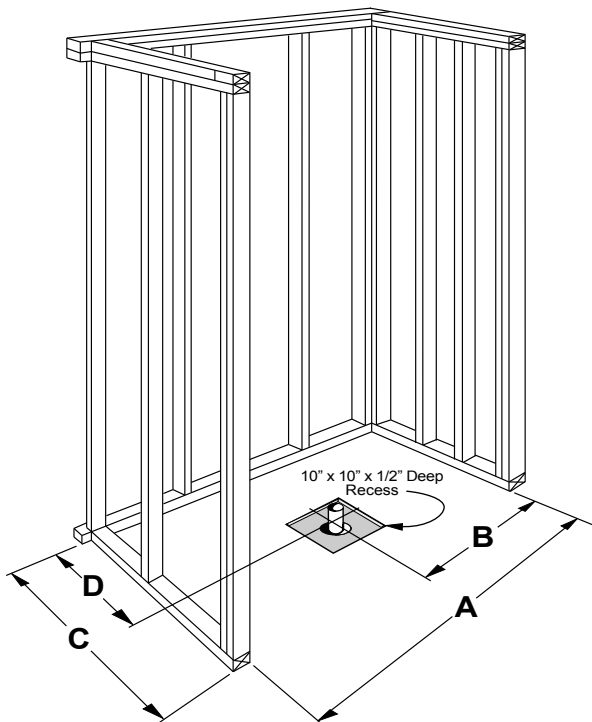

Freedom Code Compliant Shower Pan 62" x 38"

30 Year Limited Warranty

Model
APF6238BFPANC

62.375" x 38.25" x 4.5"

Interior Dimension: 60" x 36"

One Piece Shower Pan

3/4" barrier free, change of level threshold with pre-leveled and reinforced shower base for easy installation

FREEDOM SHOWERS

MODEL: APF6238BFPANC Freedom Code Compliant Shower Pan

Submittal Data

Product Features

- 62.375" x 38.25" x 4.5"
- Interior Dimension: 60" x 36"
- 3/4" barrier free, change of level threshold
- Self-supporting and pre-leveled shower base eliminates mud setting (500 lb capacity)
- Easy to clean gelcoat finish
- Textured slip-resistant floor
- Center drain location

Code Compliance

IPC International Plumbing Code, UPC Uniform Plumbing Code, ADA, ANSI, MAS, TAS, CSA

SIDE VIEW

FRONT VIEW

	A	B	C	D
6238 PAN	62 3/4"	31 3/8"	38 1/4"	19 1/4"