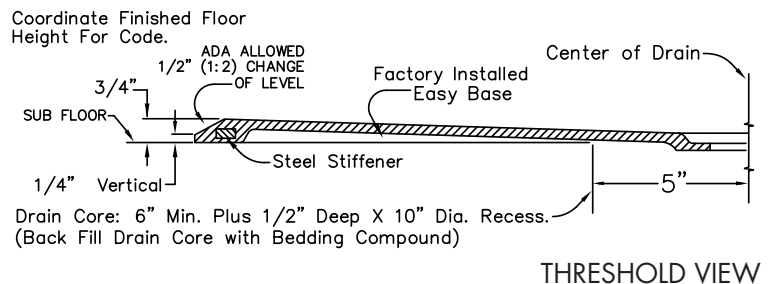

Freedom Code Compliant Shower Pan 62" x 38"

30 Year Limited Warranty

Model
APF6238BFPANC

62.375" x 38.25" x 4.5"

Interior Dimension: 60" x 36"

One Piece Shower Pan

3/4" barrier free, change of level threshold with pre-leveled and reinforced shower base for easy installation

FREEDOM SHOWERS

MODEL: APF6238BFPANC Freedom Code Compliant Shower Pan

Submittal Data

Product Features

- 62.375" x 38.25" x 4.5"
- Interior Dimension: 60" x 36"
- 3/4" barrier free, change of level threshold
- Self-supporting and pre-leveled shower base eliminates mud setting (500 lb capacity)
- Easy to clean gelcoat finish
- Textured slip-resistant floor
- Center drain location

Code Compliance

IPC International Plumbing Code, UPC Uniform Plumbing Code, ADA, ANSI, MAS, TAS, CSA

SIDE VIEW

FRONT VIEW

	A	B	C	D
6238 PAN	62 3/4"	31 3/8"	38 1/4"	19 1/4"