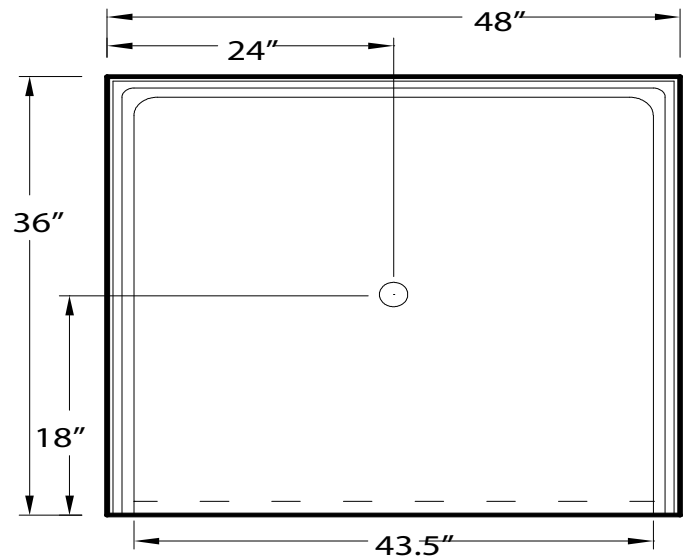

Acrylic Barrier Free Shower Pan 48" x 36"

Drawing not to scale,
All dimensions may vary up to 3/8"

Model APA4836BFPAN

48" x 36" x 3" outside dimensions,
43 1/2" x 31 1/2" inside dimensions

One piece acrylic shower pan with textured floor. Polished chrome drain assembly included.

3/4" barrier free threshold with pre-leveled and reinforced shower base for easy installation.