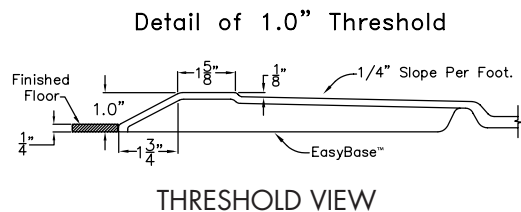

FREEDOM SHOWERS

MODEL: APF5430BFPANLR Freedom Accessible Shower Pan

Submittal Data

Product Features

- 54" x 31" x 4 1/4"
- 1" barrier free threshold.
- Self-supporting and pre-leveled shower base eliminates mud setting.
- Easy to clean applied acrylic
- Textured slip-resistant floor
- Left or Right drain location

Code Compliance

- IPC International Plumbing Code
- UPC Uniform Plumbing Code
- ANSI Z124.2 Standards for Plastic Showers
- CSA

	A	B	C	D
5430 PAN	54 1/4"	8 9/16"	31"	15"