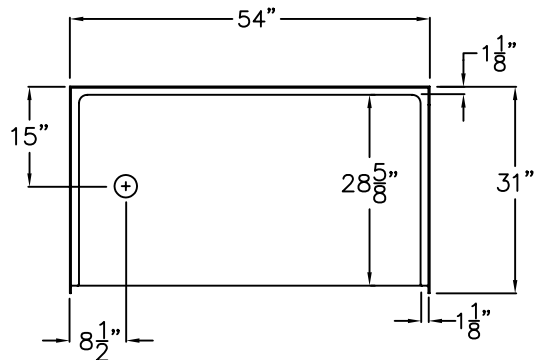

Freedom Accessible Shower Pan 54" x 31"

Right drain shown

Lifetime Limited Warranty

Model
APF5430BFPANLR

54" x 31" x 4 1/4"

One Piece Shower Pan

1" barrier free threshold
with pre-leveled and
reinforced shower base
for easy installation

FREEDOM SHOWERS

MODEL: APF5430BFPANLR Freedom Accessible Shower Pan

Submittal Data

Product Features

- 54" x 31" x 4 1/4"
- 1" barrier free threshold.
- Self-supporting and pre-leveled shower base eliminates mud setting.
- Easy to clean applied acrylic
- Textured slip-resistant floor
- Left or Right drain location

Code Compliance

- IPC International Plumbing Code
- UPC Uniform Plumbing Code
- ANSI Z124.2 Standards for Plastic Showers
- CSA

	A	B	C	D
5430 PAN	54 1/4"	8 9/16"	31"	15"