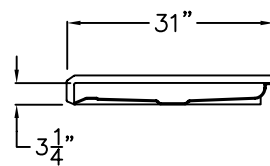

FREEDOM SHOWERS

MODEL: APF5430BFPANLR Freedom Accessible Shower Pan

Submittal Data

Product Features

- 54" x 31" x 4 1/4"
- 1" barrier free threshold.
- Self-supporting and pre-leveled shower base eliminates mud setting.
- Easy to clean applied acrylic
- Textured slip-resistant floor
- Left or Right drain location

Code Compliance

- IPC International Plumbing Code
- UPC Uniform Plumbing Code
- ANSI Z124.2 Standards for Plastic Showers
- CSA

	A	B	C	D
5430 PAN	54 1/4"	8 9/16"	31"	15"