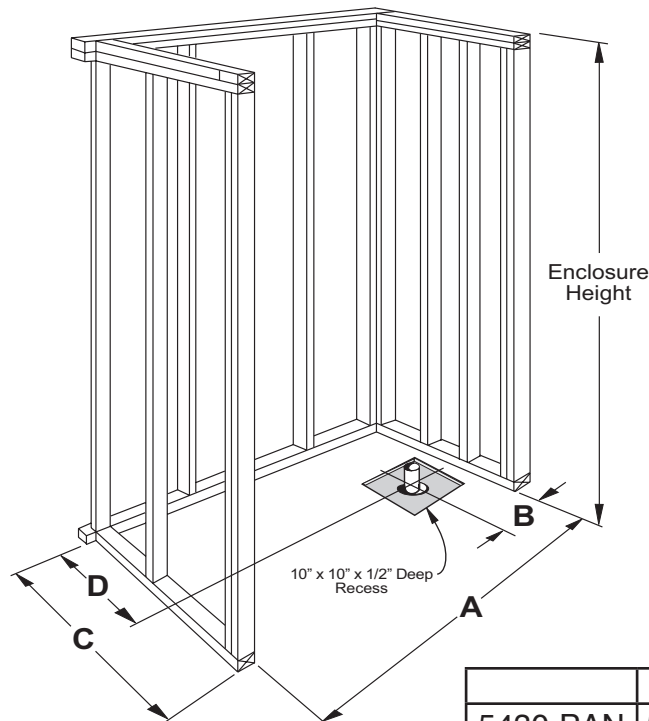

Freedom Accessible Shower Pan 54" x 31"

Right drain shown

Lifetime Limited Warranty

Model
APF5430BFPANLR

54" x 31" x 4 1/4"

One Piece Shower Pan

1" barrier free threshold
with pre-leveled and
reinforced shower base
for easy installation

FREEDOM SHOWERS

MODEL: APF5430BFPANLR Freedom Accessible Shower Pan

Submittal Data

Product Features

- 54" x 31" x 4 1/4"
- 1" barrier free threshold.
- Self-supporting and pre-leveled shower base eliminates mud setting.
- Easy to clean applied acrylic
- Textured slip-resistant floor
- Left or Right drain location

Code Compliance

- IPC International Plumbing Code
- UPC Uniform Plumbing Code
- ANSI Z124.2 Standards for Plastic Showers
- CSA

	A	B	C	D
5430 PAN	54 1/4"	8 9/16"	31"	15"