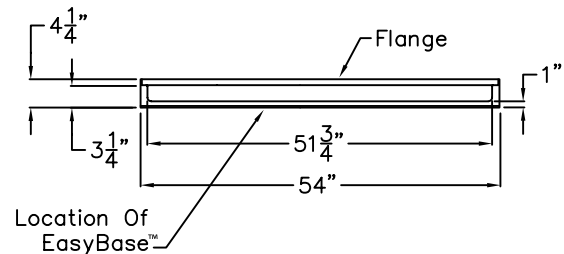

FREEDOM SHOWERS

MODEL: APF5430BFPANLR Freedom Accessible Shower Pan

Submittal Data

Product Features

- 54" x 31" x 4 1/4"
- 1" barrier free threshold.
- Self-supporting and pre-leveled shower base eliminates mud setting.
- Easy to clean applied acrylic
- Textured slip-resistant floor
- Left or Right drain location

Code Compliance

- IPC International Plumbing Code
- UPC Uniform Plumbing Code
- ANSI Z124.2 Standards for Plastic Showers
- CSA

	A	B	C	D
5430 PAN	54 1/4"	8 9/16"	31"	15"