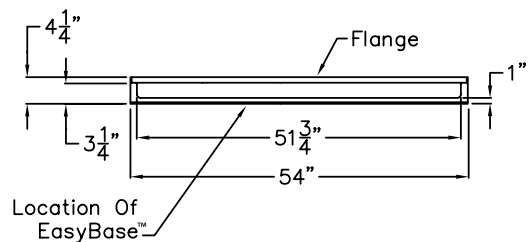

FREEDOM SHOWERS

MODEL: APF5436BFPANLR Freedom Accessible Shower Pan

Submittal Data

Product Features

- 54" x 36 7/8" x 4 1/4"
- 1" barrier free threshold.
- Self-supporting and pre-leveled shower base eliminates mud setting.
- Easy to clean applied acrylic
- Textured slip-resistant floor
- Left or Right drain location

Code Compliance

- IPC International Plumbing Code
- UPC Uniform Plumbing Code
- ANSI Z124.2 Standards for Plastic Showers
- CSA

	A	B	C	D
5436 PAN	54 1/4"	8 9/16"	36 7/8"	17 5/8"