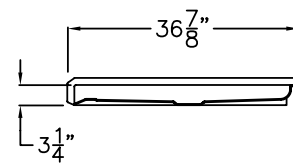

FREEDOM SHOWERS

MODEL: APF5436BFPANLR Freedom Accessible Shower Pan

Submittal Data

Product Features

- 54" x 36 7/8" x 4 1/4"
- 1" barrier free threshold.
- Self-supporting and pre-leveled shower base eliminates mud setting.
- Easy to clean applied acrylic
- Textured slip-resistant floor
- Left or Right drain location

Code Compliance

- IPC International Plumbing Code
- UPC Uniform Plumbing Code
- ANSI Z124.2 Standards for Plastic Showers
- CSA

	A	B	C	D
5436 PAN	54 1/4"	8 9/16"	36 7/8"	17 5/8"