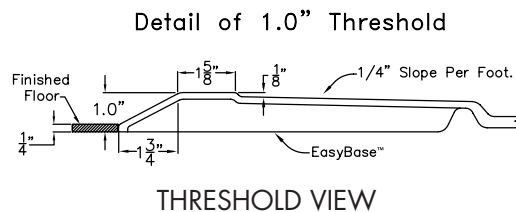

FREEDOM SHOWERS

MODEL: APF5436BFPANLR Freedom Accessible Shower Pan

Submittal Data

Product Features

- 54" x 36 7/8" x 4 1/4"
- 1" barrier free threshold.
- Self-supporting and pre-leveled shower base eliminates mud setting.
- Easy to clean applied acrylic
- Textured slip-resistant floor
- Left or Right drain location

Code Compliance

- IPC International Plumbing Code
- UPC Uniform Plumbing Code
- ANSI Z124.2 Standards for Plastic Showers
- CSA

	A	B	C	D
5436 PAN	54 1/4"	8 9/16"	36 7/8"	17 5/8"