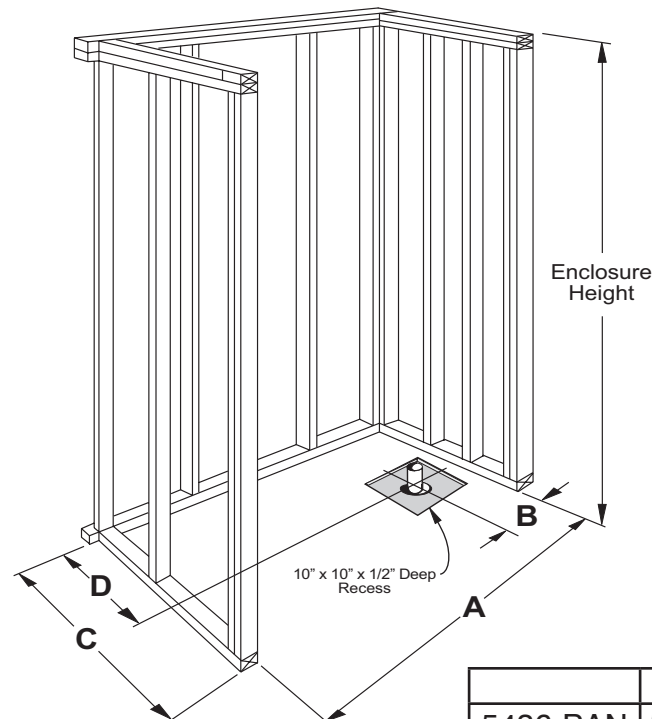

Freedom Accessible Shower Pan 54" x 37"

Right drain shown

Lifetime Limited Warranty

Model
APF5436BFPANLR

54" x 36 7/8" x 4 1/4"

One Piece Shower Pan

1" barrier free threshold
with pre-leveled and
reinforced shower base
for easy installation

FREEDOM SHOWERS

MODEL: APF5436BFPANLR Freedom Accessible Shower Pan

Submittal Data

Product Features

- 54" x 36 7/8" x 4 1/4"
- 1" barrier free threshold.
- Self-supporting and pre-leveled shower base eliminates mud setting.
- Easy to clean applied acrylic
- Textured slip-resistant floor
- Left or Right drain location

Code Compliance

- IPC International Plumbing Code
- UPC Uniform Plumbing Code
- ANSI Z124.2 Standards for Plastic Showers
- CSA

	A	B	C	D
5436 PAN	54 1/4"	8 9/16"	36 7/8"	17 5/8"