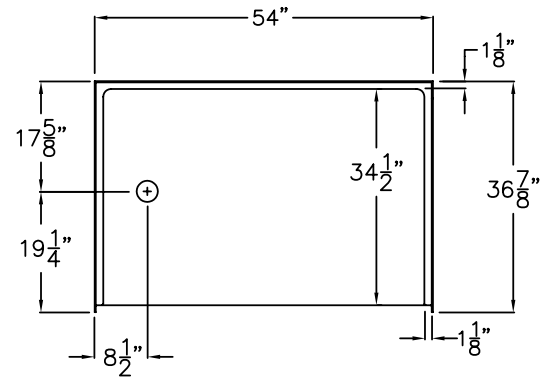

Freedom Accessible Shower Pan 54" x 37"

Right drain shown

Lifetime Limited Warranty

Model
APF5436BFPANLR

54" x 36 7/8" x 4 1/4"

One Piece Shower Pan

1" barrier free threshold
with pre-leveled and
reinforced shower base
for easy installation

FREEDOM SHOWERS

MODEL: APF5436BFPANLR Freedom Accessible Shower Pan

Submittal Data

Product Features

- 54" x 36 7/8" x 4 1/4"
- 1" barrier free threshold.
- Self-supporting and pre-leveled shower base eliminates mud setting.
- Easy to clean applied acrylic
- Textured slip-resistant floor
- Left or Right drain location

Code Compliance

- IPC International Plumbing Code
- UPC Uniform Plumbing Code
- ANSI Z124.2 Standards for Plastic Showers
- CSA

	A	B	C	D
5436 PAN	54 1/4"	8 9/16"	36 7/8"	17 5/8"