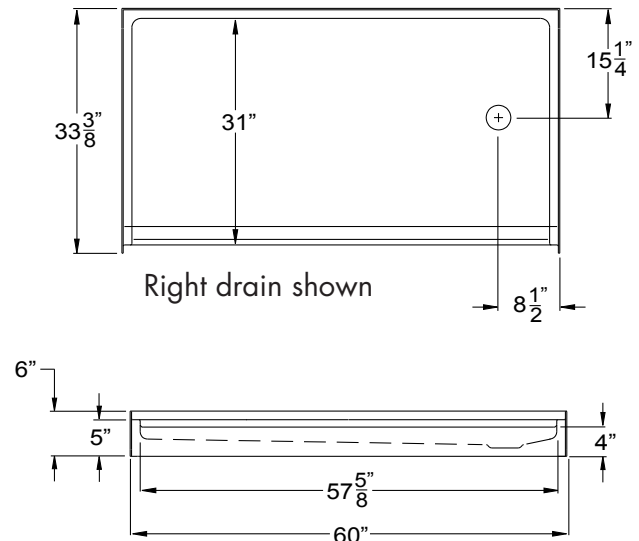

FREEDOM SHOWERS

Freedom Easy Step Shower Pan 60" x 33"

30 year limited warranty

Right drain shown

Model
APF6033SHPANLR

60" x 33 3/8" x 6"

One Piece Shower Pan

4" Easy Step threshold with
wood base and leveling log
for easy installation

FREEDOM SHOWERS

MODEL: APF6033SHPANLR Freedom Accessible Shower Pan

Submittal Data

Product Features

- 60" x 33 3/8" x 6"
- 4" Easy Step threshold
- Wood base with leveling leg
- Easy to clean gelcoat finish
- Textured slip-resistant floor
- Left or Right drain location

Code Compliance

- IPC International Plumbing Code
- UPC Uniform Plumbing Code
- ANSI Z124.2 Standards for Plastic Showers

Wood Base With Leveling Leg.
Wood Bottom With Leveling Leg will have the base level as it sits on the floor.