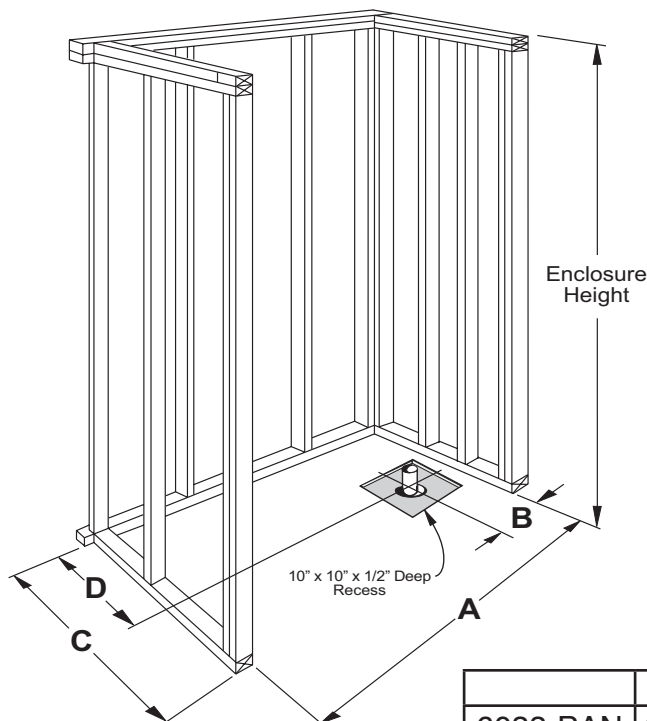

FREEDOM SHOWERS

Freedom Easy Step Shower Pan 60" x 33"

30 year limited warranty

Right drain shown

Model
APF6033SHPANLR

60" x 33 3/8" x 6"

One Piece Shower Pan

4" Easy Step threshold with
wood base and leveling log
for easy installation

FREEDOM SHOWERS

MODEL: APF6033SHPANLR Freedom Accessible Shower Pan

Submittal Data

Product Features

- 60" x 33 3/8" x 6"
- 4" Easy Step threshold
- Wood base with leveling leg
- Easy to clean gelcoat finish
- Textured slip-resistant floor
- Left or Right drain location

Code Compliance

- IPC International Plumbing Code
- UPC Uniform Plumbing Code
- ANSI Z124.2 Standards for Plastic Showers

Wood Base With Leveling Leg.
Wood Bottom With Leveling Leg will have the base level as it sits on the floor.