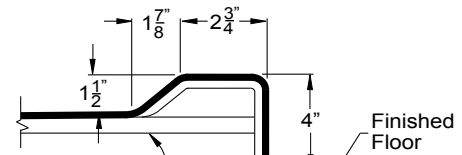

FREEDOM SHOWERS

Freedom Easy Step Shower Pan 60" x 33"

30 year limited warranty

Right drain shown

Model
APF6033SHPANLR

60" x 33 3/8" x 6"

One Piece Shower Pan

4" Easy Step threshold with
wood base and leveling log
for easy installation

FREEDOM SHOWERS

MODEL: APF6033SHPANLR Freedom Accessible Shower Pan

Submittal Data

Product Features

- 60" x 33 3/8" x 6"
- 4" Easy Step threshold
- Wood base with leveling leg
- Easy to clean gelcoat finish
- Textured slip-resistant floor
- Left or Right drain location

Code Compliance

- IPC International Plumbing Code
- UPC Uniform Plumbing Code
- ANSI Z124.2 Standards for Plastic Showers

Wood Base With Leveling Leg.
Wood Bottom With Leveling Leg will have the base level as it sits on the floor.