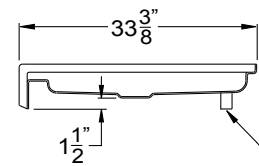

FREEDOM SHOWERS

Freedom Easy Step Shower Pan 60" x 33"

30 year limited warranty

Right drain shown

Model
APF6033SHPANLR

60" x 33 3/8" x 6"

One Piece Shower Pan

4" Easy Step threshold with
wood base and leveling log
for easy installation

FREEDOM SHOWERS

MODEL: APF6033SHPANLR Freedom Accessible Shower Pan

Submittal Data

Product Features

- 60" x 33 3/8" x 6"
- 4" Easy Step threshold
- Wood base with leveling leg
- Easy to clean gelcoat finish
- Textured slip-resistant floor
- Left or Right drain location

Code Compliance

- IPC International Plumbing Code
- UPC Uniform Plumbing Code
- ANSI Z124.2 Standards for Plastic Showers

Wood Base With Leveling Leg.
Wood Bottom With Leveling Leg will have the base level as it sits on the floor.