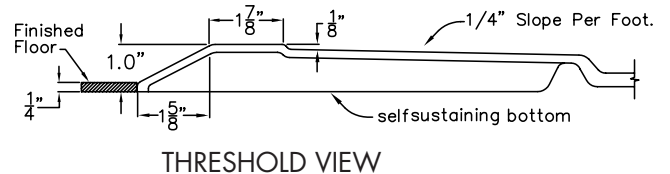

FREEDOM SHOWERS

MODEL: APF6036BFPANLR Freedom Accessible Shower Pan

Submittal Data

Product Features

- 60" x 37" x 4 1/2"
- 1" barrier free threshold.
- Self-supporting and pre-leveled shower base eliminates mud setting.
- Easy to clean applied acrylic
- Textured slip-resistant floor
- Left or Right drain location

Code Compliance

- IPC International Plumbing Code
- UPC Uniform Plumbing Code
- ANSI Z124.2 Standards for Plastic Showers
- CSA

	A	B	C	D
6036 PAN	60 1/4"	8 9/16"	37"	18"