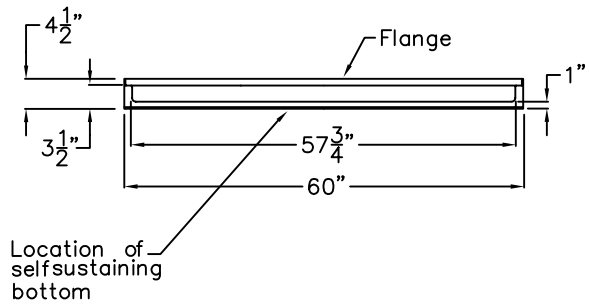

Freedom Accessible Shower Pan 60" x 37"

Right drain shown

Lifetime Limited Warranty

Model
APF6036BFPANLR

60" x 37" x 4 1/2"

One Piece Shower Pan

1" barrier free threshold
with pre-leveled and
reinforced shower base
for easy installation

FREEDOM SHOWERS

MODEL: APF6036BFPANLR Freedom Accessible Shower Pan

Submittal Data

Product Features

- 60" x 37" x 4 1/2"
- 1" barrier free threshold.
- Self-supporting and pre-leveled shower base eliminates mud setting.
- Easy to clean applied acrylic
- Textured slip-resistant floor
- Left or Right drain location

Code Compliance

- IPC International Plumbing Code
- UPC Uniform Plumbing Code
- ANSI Z124.2 Standards for Plastic Showers
- CSA

	A	B	C	D
6036 PAN	60 1/4"	8 9/16"	37"	18"