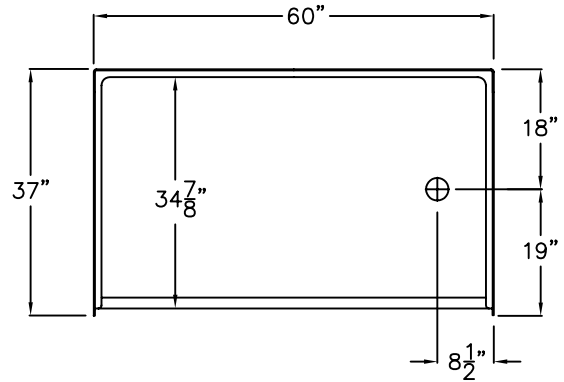

Freedom Accessible Shower Pan 60" x 37"

Right drain shown

Lifetime Limited Warranty

Model
APF6036BFPANLR

60" x 37" x 4 1/2"

One Piece Shower Pan

1" barrier free threshold
with pre-leveled and
reinforced shower base
for easy installation

FREEDOM SHOWERS

MODEL: APF6036BFPANLR Freedom Accessible Shower Pan

Submittal Data

Product Features

- 60" x 37" x 4 1/2"
- 1" barrier free threshold.
- Self-supporting and pre-leveled shower base eliminates mud setting.
- Easy to clean applied acrylic
- Textured slip-resistant floor
- Left or Right drain location

Code Compliance

- IPC International Plumbing Code
- UPC Uniform Plumbing Code
- ANSI Z124.2 Standards for Plastic Showers
- CSA

	A	B	C	D
6036 PAN	60 1/4"	8 9/16"	37"	18"