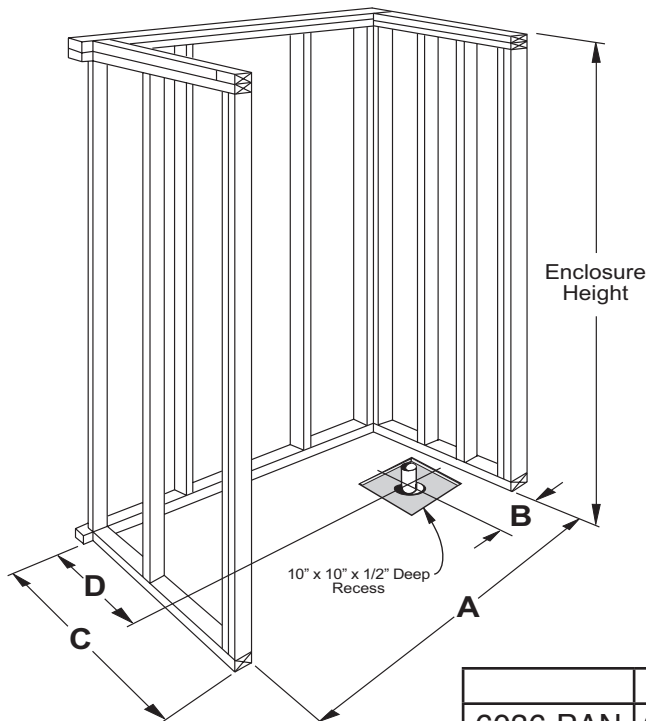

Freedom Accessible Shower Pan 60" x 37"

Right drain shown

Lifetime Limited Warranty

Model
APF6036BFPANLR

60" x 37" x 4 1/2"

One Piece Shower Pan

1" barrier free threshold
with pre-leveled and
reinforced shower base
for easy installation

FREEDOM SHOWERS

MODEL: APF6036BFPANLR Freedom Accessible Shower Pan

Submittal Data

Product Features

- 60" x 37" x 4 1/2"
- 1" barrier free threshold.
- Self-supporting and pre-leveled shower base eliminates mud setting.
- Easy to clean applied acrylic
- Textured slip-resistant floor
- Left or Right drain location

Code Compliance

- IPC International Plumbing Code
- UPC Uniform Plumbing Code
- ANSI Z124.2 Standards for Plastic Showers
- CSA

	A	B	C	D
6036 PAN	60 1/4"	8 9/16"	37"	18"